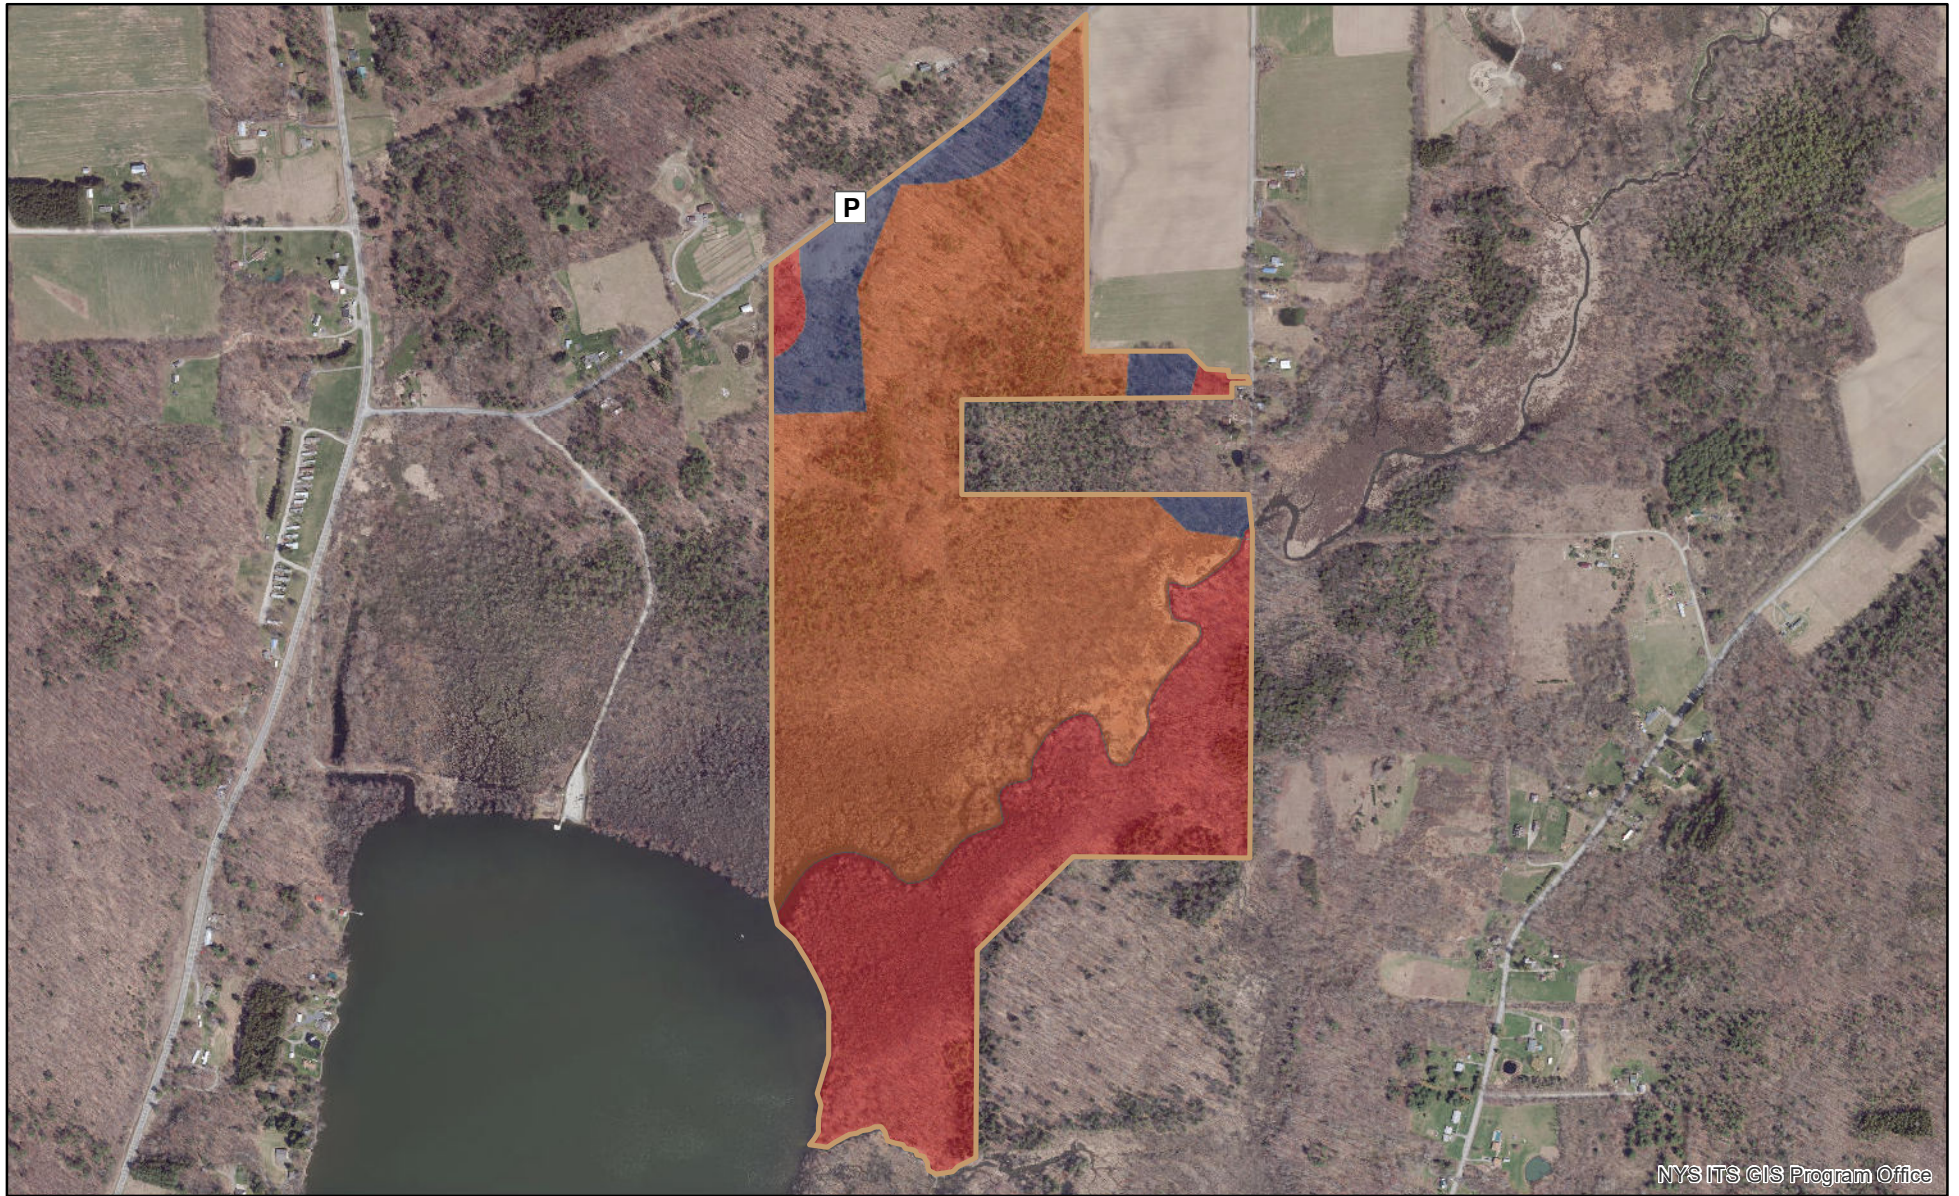

# Cornell Deer Management Program - Cayuta Lake/Allen Tract

NYS ITS GIS Program Office

**P** Parking

## Deer Management Zones

## Streams

-  Intermittent
-  Perennial

0 800 1,600 3,200 Feet